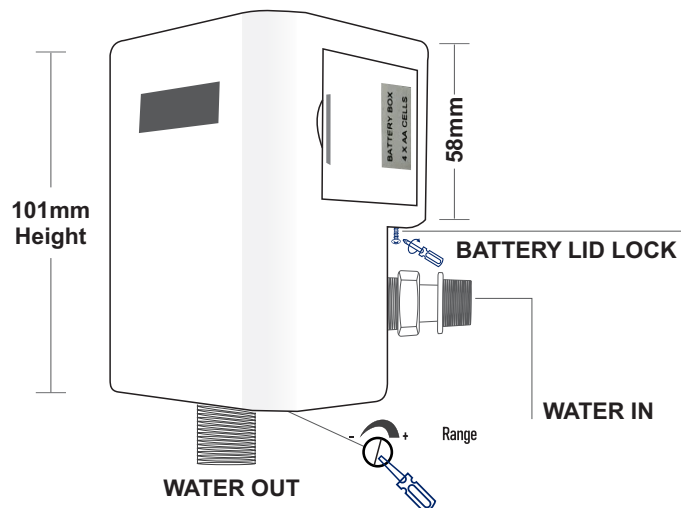

WASHBUOY (BATTERY OPERATED) RETROFIT WALL MOUNTED SENSOR FAUCET POLYCARBONATE ABS BODY

An easy to install portable hand wash sensor that is sleek and can be installed in any washbasin with wall mounted water pipe above it.

- Input : 6V DC
Thru 4 X AA size Alkaline Batteries
- Sensing range adjustable
(170mm)
- Safety shut off
(False sensing automatic cut off
after 1 minute)
- Working water pressure
(0.2 Mpa-0.8Mpa)
- Intelligent touchfree
Infra-red sensor
- 15mm through control box with
inbuilt solenoid valve

DIMENSION

Rotate adjustment pot at the bottom Clockwise to increase range and Anti-Clockwise to decrease range

scan for website

BPE INNOVATIONS PVT. LTD.

ADD : A-23/19, Site-IV, Sahibabad
Industrial Area, Ghaziabad (UP) 201010