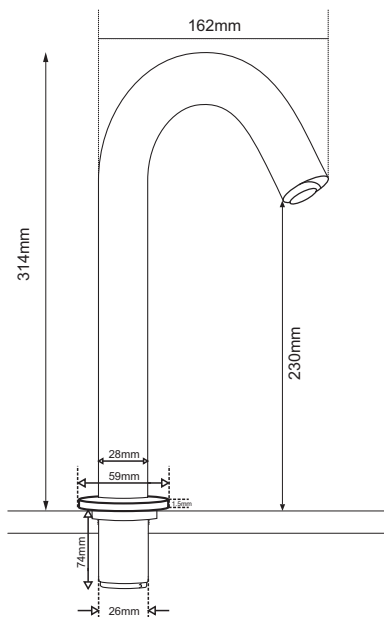

# BP-F307 (AC/DC OPERATED) BASIN MOUNTED SENSOR FAUCET CHROME-PLATED BRASS METAL BODY

Sleek Hidden Mouth Sensor at Faucet  
Opening for Great User Experience

- Input : AC/DC  
220 V AC/ 6V DC
- Sensing range adjustable  
(100mm)
- Safety shut off  
(False sensing automatic cut off  
after 1 minute)
- Working water pressure  
(0.2 Mpa-0.8Mpa)
- Intelligent touchfree  
Infra-red sensor
- 15mm through control box with  
inbuilt solenoid valve

## DIMENSION