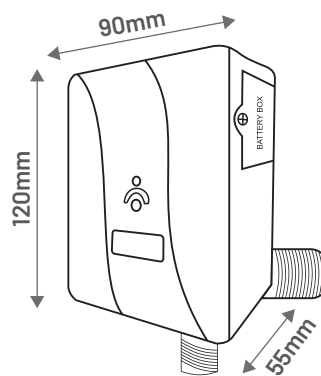

# BP-F307 (AC/DC OPERATED) BASIN MOUNTED SENSOR FAUCET CHROME-PLATED BRASS METAL BODY

Sleek Hidden Mouth Sensor at Faucet  
Opening for Great User Experience

- Input : AC/DC  
220 V AC/ 6V DC
- Sensing range adjustable  
(100mm)
- Safety shut off  
(False sensing automatic cut off  
after 1 minute)
- Working water pressure  
(0.2 Mpa-0.8Mpa)
- Intelligent touchfree  
Infra-red sensor
- 15mm through control box with  
inbuilt solenoid valve

## DIMENSION