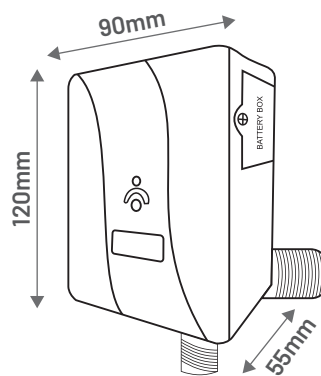

BP-F302 (BATTERY OPERATED) BASIN MOUNTED SENSOR FAUCET CHROME-PLATED BRASS METAL BODY

Sleek Hidden Mouth Sensor at Faucet
Opening for Great User Experience

- Input : 6V DC
Thru 4 X AA size Alkaline Batteries
- Sensing range adjustable
(100mm)
- Safety shut off
(False sensing automatic cut off
after 1 minute)
- Working water pressure
(0.2 Mpa-0.8Mpa)
- Intelligent touchfree
Infra-red sensor
- 15mm through control box with
inbuilt solenoid valve

DIMENSION

ENHANCED CONTROL UNIT (Waterproof, Easy to serviceable)

EASY INSTALLATION WITH
BACK MOUNTING CLAMP.
REQUIRED ONLY 2 NOS SCREW
FOR INSTALLATION

BATTERIES CAN BE REPLACED
WITHOUT OPEN THE CONTROL UNIT