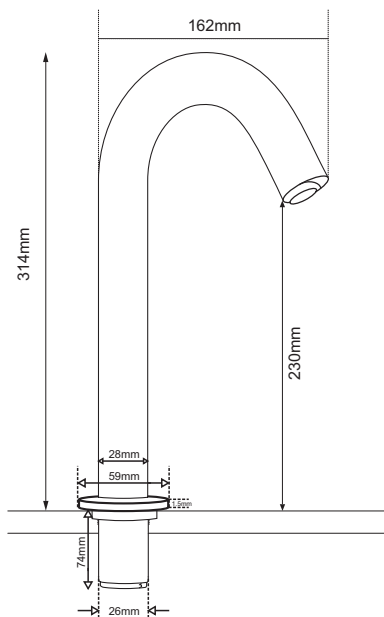

BP-F302 (BATTERY OPERATED) BASIN MOUNTED SENSOR FAUCET CHROME-PLATED BRASS METAL BODY

Sleek Hidden Mouth Sensor at Faucet
Opening for Great User Experience

- Input : 6V DC
Thru 4 X AA size Alkaline Batteries
- Sensing range adjustable
(100mm)
- Safety shut off
(False sensing automatic cut off
after 1 minute)
- Working water pressure
(0.2 Mpa-0.8Mpa)
- Intelligent touchfree
Infra-red sensor
- 15mm through control box with
inbuilt solenoid valve

DIMENSION

ENHANCED CONTROL UNIT (Waterproof, Easy to serviceable)

EASY INSTALLATION WITH
BACK MOUNTING CLAMP.
REQUIRED ONLY 2 NOS SCREW
FOR INSTALLATION

BATTERIES CAN BE REPLACED
WITHOUT OPEN THE CONTROL UNIT