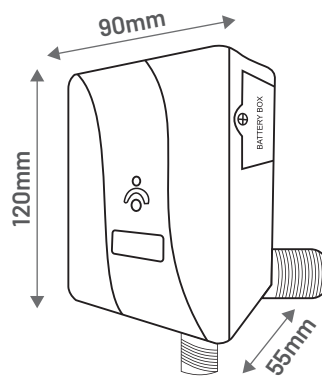

# BP-F297 (AC/DC OPERATED) BASIN MOUNTED SENSOR FAUCET CHROME-PLATED BRASS METAL BODY

Sleek Hidden Mouth Sensor at Faucet  
Opening for Great User Experience

- Input : AC/DC  
220V AC/ 6V DC
- Sensing range adjustable  
(150mm)
- Safety shut off  
(False sensing automatic cut off  
after 1 minute)
- Working water pressure  
(0.2 Mpa-0.8Mpa)
- Intelligent touchfree  
Infra-red sensor
- 15mm through control box with  
inbuilt solenoid valve

## DIMENSION