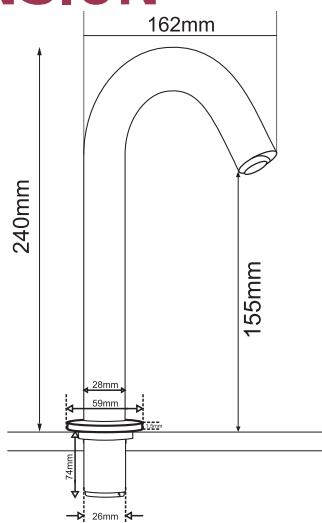

# BP-F297 (AC/DC OPERATED) BASIN MOUNTED SENSOR FAUCET CHROME-PLATED BRASS METAL BODY

Sleek Hidden Mouth Sensor at Faucet  
Opening for Great User Experience

- Input : AC/DC  
220V AC/ 6V DC
- Sensing range adjustable  
(150mm)
- Safety shut off  
(False sensing automatic cut off  
after 1 minute)
- Working water pressure  
(0.2 Mpa-0.8Mpa)
- Intelligent touchfree  
Infra-red sensor
- 15mm through control box with  
inbuilt solenoid valve

## DIMENSION