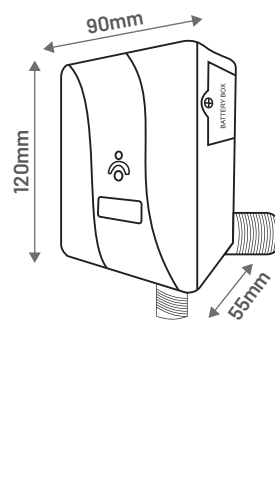

# BP-F257 (AC/DC OPERATED) WALL MOUNTED SENSOR FAUCET CHROME-PLATED BRASS METAL BODY

Hidden Bottom Sensor for No Tampering  
Perfect Design For High Traffic

## DIMENSION

## ENHANCED CONTROL UNIT (Waterproof, Easy to serviceable)

EASY INSTALLATION WITH  
BACK MOUNTING CLAMP.  
REQUIRED ONLY 2 NOS SCREW  
FOR INSTALLATION

BATTERIES CAN BE REPLACED  
WITHOUT OPEN THE CONTROL UNIT

- Input : AC/DC  
220 V AC/ 6V DC
- Sensing range adjustable  
(150mm)
- Safety shut off  
(False sensing automatic cut off  
after 1 minute)
- Working water pressure  
(0.2 Mpa-0.8Mpa)
- Intelligent touchfree  
Infra-red sensor
- 15mm through control box with  
inbuilt solenoid valve