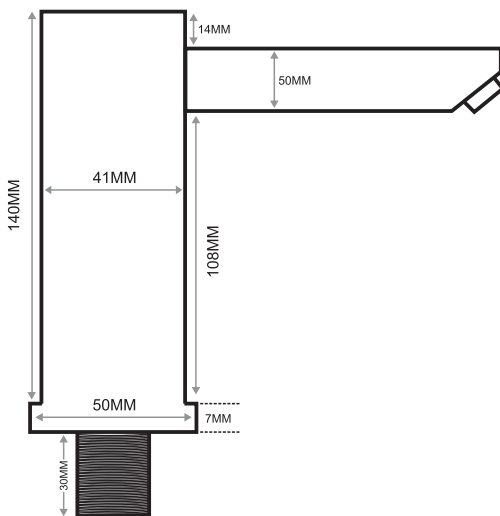

# BP-F167 (BATTERY OPERATED) BASIN MOUNTED SENSOR FAUCET CHROME-PLATED BRASS METAL BODY

Aesthetically square designed linear sensor Faucet, Premium fit for medium/big size basin

- Input : AC/DC  
220V AC/ 6V DC
- Sensing range adjustable  
(150mm)
- Safety shut off  
(False sensing automatic cut off  
after 1 minute)
- Working water pressure  
(0.2 Mpa-0.8Mpa)
- Intelligent touchfree  
Infra-red sensor
- 15mm through control box with  
inbuilt solenoid valve

## DIMENSION