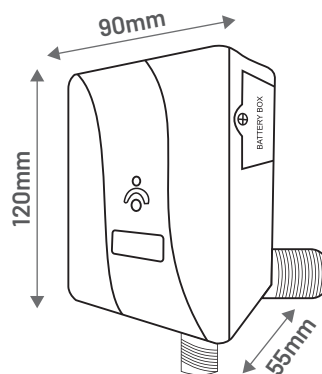

# BP-F167 (BATTERY OPERATED) BASIN MOUNTED SENSOR FAUCET CHROME-PLATED BRASS METAL BODY

Aesthetically square designed linear sensor Faucet, Premium fit for medium/big size basin

- Input : AC/DC  
220V AC/ 6V DC
- Sensing range adjustable  
(150mm)
- Safety shut off  
(False sensing automatic cut off  
after 1 minute)
- Working water pressure  
(0.2 Mpa-0.8Mpa)
- Intelligent touchfree  
Infra-red sensor
- 15mm through control box with  
inbuilt solenoid valve

## DIMENSION