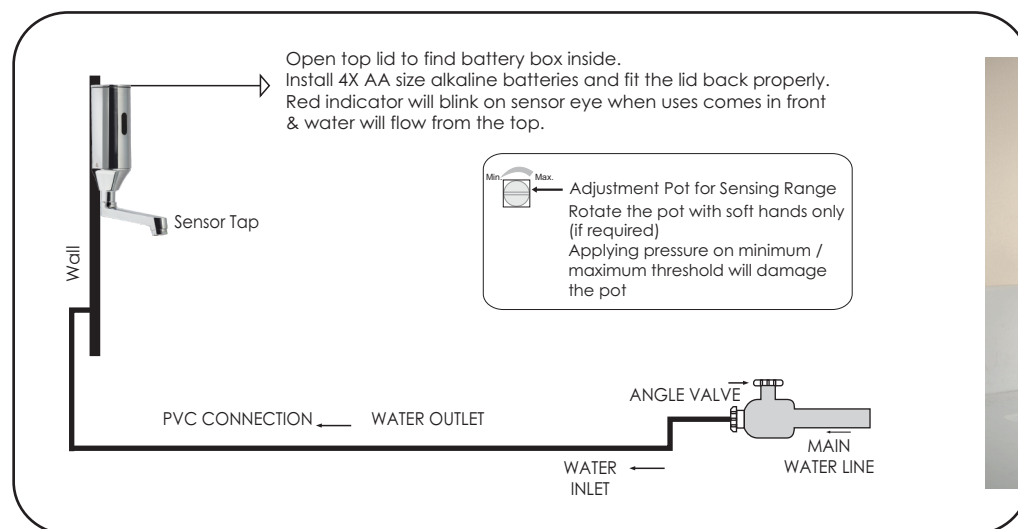

BP-F143 (BATTERY OPERATED)

WALL MOUNTED EXPOSED TYPE

SENSOR FAUCET

CHROME-PLATED BRASS METAL BODY

Rotatory Spout for
Convenient Sink Wash

FAUCET HEIGHT
H : 260MM

Bharat Photon[®]
where sensors mean  'India'

- Input : 6V DC
Thru 4 X AA size Alkaline Batteries
- Sensing range adjustable
(Upto 150mm)
- Safety shut off
(False sensing automatic cut off
after 1 minute)
- Working water pressure
(0.2 Mpa-0.8Mpa)
- Intelligent touchfree
Infra-red sensor
- No separate control unit required