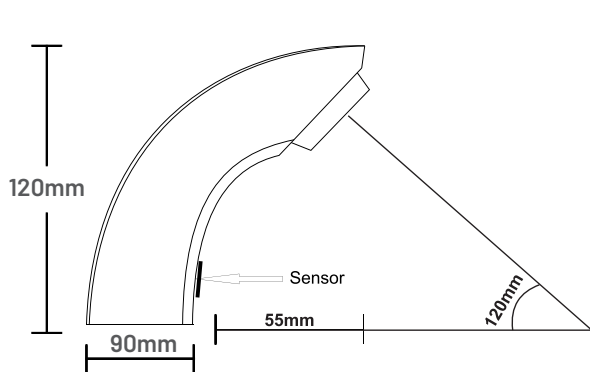

BP-F107 (AC/DC OPERATED)

BASIN MOUNTED SENSOR FAUCET

CHROME-PLATED BRASS METAL BODY

Stylish & Sleek Design with Linear Sensor
Specially Crafted for Small to Medium Size Basin

- Input : AC/DC
220V AC/ 6V DC
- Sensing range adjustable
(150mm)
- Safety shut off
(False sensing automatic cut off
after 1 minute)
- Working water pressure
(0.2 Mpa-0.8Mpa)
- Intelligent touchfree
Infra-red sensor
- 15mm through control box with
inbuilt solenoid valve

DIMENSION

BASIN MOUNTED
AUTOMATIC SENSOR FAUCET

ENHANCED CONTROL UNIT
(Waterproof, Easy to serviceable)

EASY INSTALLATION WITH
BACK MOUNTING CLAMP.
REQUIRED ONLY 2 NOS SCREW
FOR INSTALLATION

BATTERIES CAN BE REPLACED
WITHOUT OPEN THE CONTROL UNIT