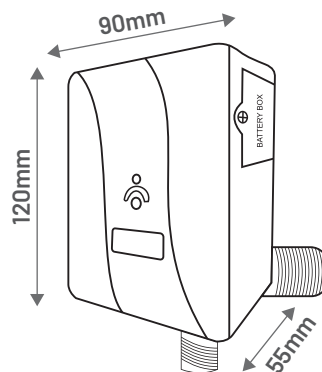

BP-F107 (AC/DC OPERATED)

BASIN MOUNTED SENSOR FAUCET

CHROME-PLATED BRASS METAL BODY

Stylish & Sleek Design with Linear Sensor
Specially Crafted for Small to Medium Size Basin

- Input : AC/DC
220V AC/ 6V DC
- Sensing range adjustable
(150mm)
- Safety shut off
(False sensing automatic cut off
after 1 minute)
- Working water pressure
(0.2 Mpa-0.8Mpa)
- Intelligent touchfree
Infra-red sensor
- 15mm through control box with
inbuilt solenoid valve

DIMENSION

BASIN MOUNTED
AUTOMATIC SENSOR FAUCET

ENHANCED CONTROL UNIT
(Waterproof, Easy to serviceable)

EASY INSTALLATION WITH
BACK MOUNTING CLAMP.
REQUIRED ONLY 2 NOS SCREW
FOR INSTALLATION

BATTERIES CAN BE REPLACED
WITHOUT OPEN THE CONTROL UNIT