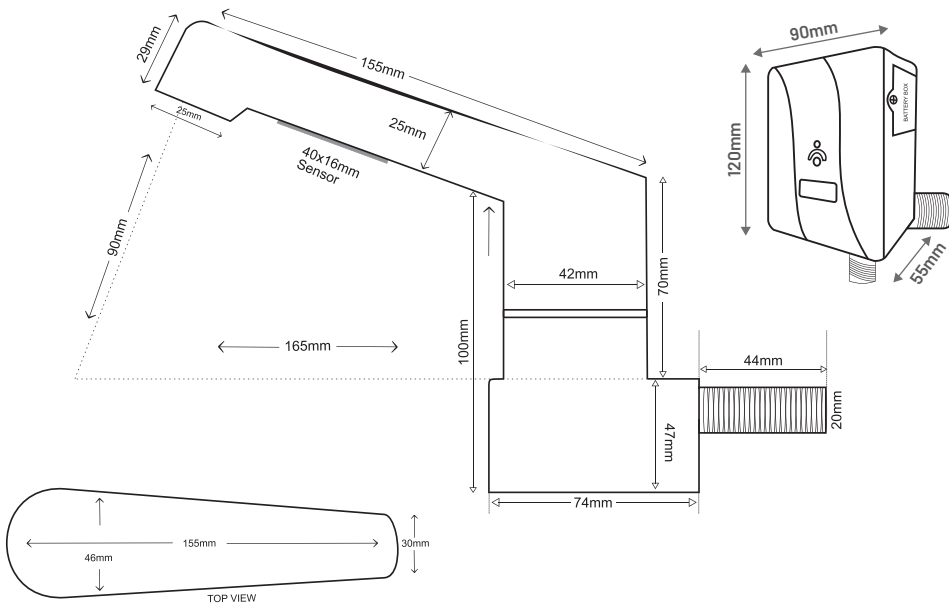

BP-F077 (AC/DC OPERATED) WALL MOUNTED SENSOR FAUCET CHROME-PLATED BRASS METAL BODY

Hidden Bottom Sensor for No Tampering

DIMENSION

- Input : AC/DC
220V AC/ 6V DC
- Sensing range adjustable
(150mm)
- Safety shut off
(False sensing automatic cut off
after 1 minute)
- Working water pressure
(0.2 Mpa-0.8Mpa)
- Intelligent touchfree
Infra-red sensor
- 15mm through control box with
inbuilt solenoid valve

ENHANCED CONTROL UNIT (Waterproof, Easy to serviceable)

EASY INSTALLATION WITH
BACK MOUNTING CLAMP.
REQUIRED ONLY 2 NOS SCREW
FOR INSTALLATION

BATTERIES CAN BE REPLACED
WITHOUT OPEN THE CONTROL UNIT

scan for website