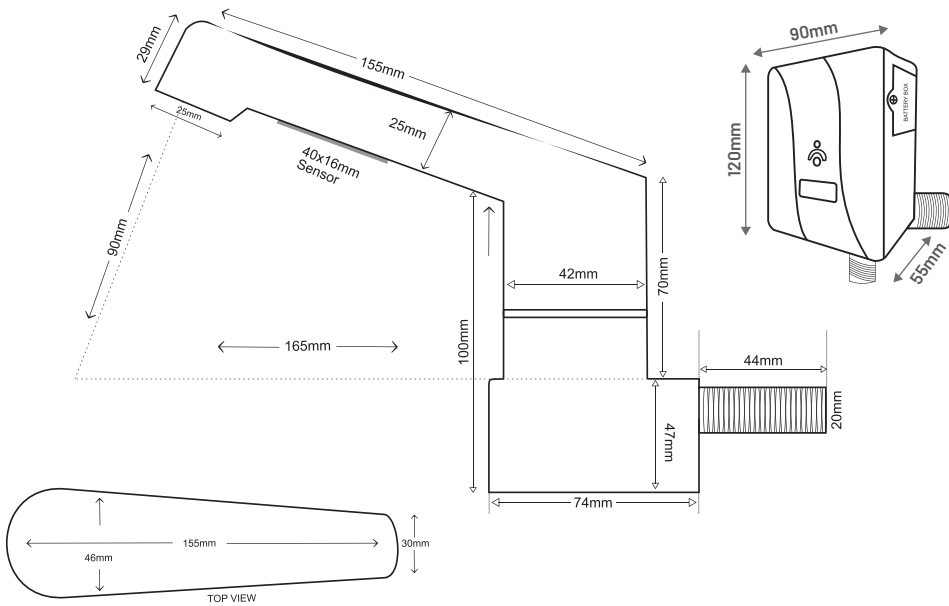

BP-F072 (BATTERY OPERATED) WALL MOUNTED SENSOR FAUCET CHROME-PLATED BRASS METAL BODY

Hidden Bottom Sensor for No Tampering

DIMENSION

- Input : 6V DC
Thru 4 X AA size Alkaline Batteries
- Sensing range adjustable
(150mm)
- Safety shut off
(False sensing automatic cut off
after 1 minute)
- Working water pressure
(0.2 Mpa-0.8Mpa)
- Intelligent touchfree
Infra-red sensor
- 15mm through control box with
inbuilt solenoid valve

ENHANCED CONTROL UNIT (Waterproof, Easy to serviceable)

EASY INSTALLATION WITH
BACK MOUNTING CLAMP.
REQUIRED ONLY 2 NOS SCREW
FOR INSTALLATION

BATTERIES CAN BE REPLACED
WITHOUT OPEN THE CONTROL UNIT

scan for website