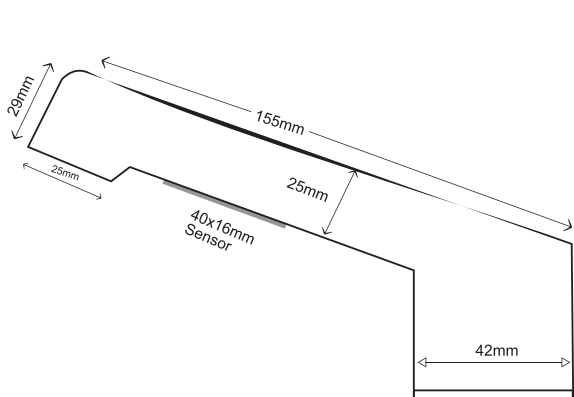

BP-F057 (AC/DC OPERATED) BASIN MOUNTED SENSOR FAUCET CHROME-PLATED BRASS METAL BODY

Hidden Bottom Sensor For Robust & Sturdy Use,
Appropriate for Medium Size Basin

- Input : AC/DC
220V AC/ 6V DC
- Sensing range adjustable
(150mm)
- Safety shut off
(False sensing automatic cut off
after 1 minute)
- Working water pressure
(0.2 Mpa-0.8Mpa)
- Intelligent touchfree
Infra-red sensor
- 15mm through control box with
inbuilt solenoid valve

DIMENSION

BASIN MOUNTED
AUTOMATIC SENSOR FAUCET

ENHANCED CONTROL UNIT
(Waterproof, Easy to serviceable)

EASY INSTALLATION WITH
BACK MOUNTING CLAMP.
REQUIRED ONLY 2 NOS SCREW
FOR INSTALLATION

BATTERIES CAN BE REPLACED
WITHOUT OPEN THE CONTROL UNIT