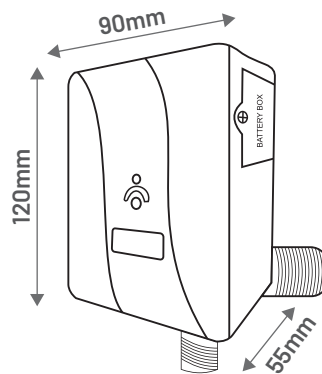

BP-F057 (AC/DC OPERATED) BASIN MOUNTED SENSOR FAUCET CHROME-PLATED BRASS METAL BODY

Hidden Bottom Sensor For Robust & Sturdy Use,
Appropriate for Medium Size Basin

- Input : AC/DC
220V AC/ 6V DC
- Sensing range adjustable
(150mm)
- Safety shut off
(False sensing automatic cut off
after 1 minute)
- Working water pressure
(0.2 Mpa-0.8Mpa)
- Intelligent touchfree
Infra-red sensor
- 15mm through control box with
inbuilt solenoid valve

DIMENSION

BASIN MOUNTED
AUTOMATIC SENSOR FAUCET

ENHANCED CONTROL UNIT
(Waterproof, Easy to serviceable)

EASY INSTALLATION WITH
BACK MOUNTING CLAMP.
REQUIRED ONLY 2 NOS SCREW
FOR INSTALLATION

BATTERIES CAN BE REPLACED
WITHOUT OPEN THE CONTROL UNIT