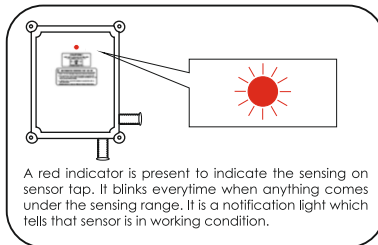

CONNECTION DIAGRAM OF CONTROL UNIT :-

LIGHT NOTIFICATION

HOW TO CLEAN THE STRAINER

ROUTINE CARE AND MAINTENANCE

CUSTOMER SUPPORT :-

AFTER-SALES SERVICE

Our Customer Support Team is comprehensively trained to provide help and advice, spare parts or a service visit.

A PRODUCT PROUDLY DESIGNED & MANUFACTURED IN INDIA

AUTOMATIC SENSOR FAUCET (Wall Mounted)

INSTALLATION & OPERATION MANUAL

1. Designed and manufactured in India to automatically wash hands without the need to touch the tap.
2. An essential and dependable component in every washroom to maintain proper hygiene.
3. Simultaneously instrumental to help reduce water wastage.
4. Prevents the spread of germs due to physical contact of tap.
5. Ensures no one leaves the tap running after use as water flows only for the duration when hand is in front of the sensor.
6. A true Indian product that confirms to Green Building Standards.
7. Reduces carbon footprint & saves considerable amount of operational costs as compared to Manual Taps.