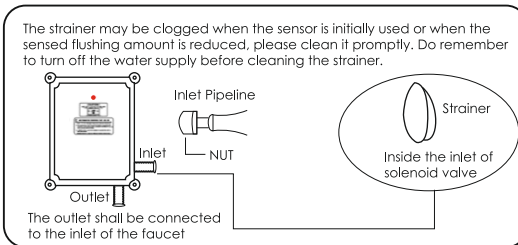

CONNECTION DIAGRAM OF CONTROL UNIT :-

LIGHT NOTIFICATION

HOW TO CLEAN THE STRAINER

ROUTINE CARE AND MAINTENANCE

CUSTOMER SUPPORT :-

AFTER-SALES SERVICE

Our Customer Support Team is comprehensively trained to provide help and advice, spare parts or a service visit.

A PRODUCT PROUDLY DESIGNED & MANUFACTURED IN INDIA

AUTOMATIC SENSOR FAUCET (Wall Mounted)

INSTALLATION & OPERATION MANUAL

1. Designed and manufactured in India to automatically wash hands without the need to touch the tap.
2. An essential and dependable component in every washroom to maintain proper hygiene.
3. Simultaneously instrumental to help reduce water wastage.
4. Prevents the spread of germs due to physical contact of tap.
5. Ensures no one leaves the tap running after use as water flows only for the duration when hand is in front of the sensor.
6. A true Indian product that confirms to Green Building Standards.
7. Reduces carbon footprint & saves considerable amount of operational costs as compared to Manual Taps.