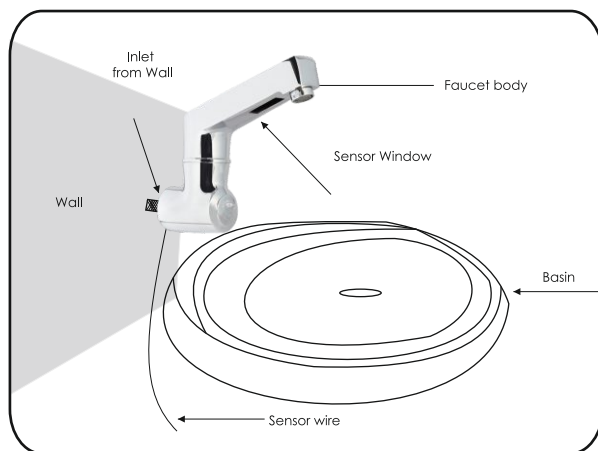

INSTALLATION DIAGRAM :-