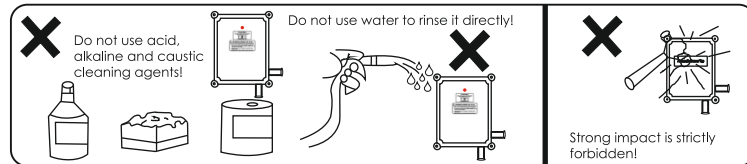

CONNECTION DIAGRAM OF CONTROL UNIT :-

LIGHT NOTIFICATION

HOW TO CLEAN THE STRAINER

ROUTINE CARE AND MAINTENANCE

CUSTOMER SUPPORT :-

AFTER-SALES SERVICE

Our Customer Support Team is comprehensively trained to provide help and advice, spare parts or a service visit.

A PRODUCT PROUDLY DESIGNED & MANUFACTURED IN INDIA

AUTOMATIC SENSOR FAUCET (Wall Mounted)

INSTALLATION & OPERATION MANUAL

1. Designed and manufactured in India to automatically wash hands without the need to touch the tap.
2. An essential and dependable component in every washroom to maintain proper hygiene.
3. Simultaneously instrumental to help reduce water wastage.
4. Prevents the spread of germs due to physical contact of tap.
5. Ensures no one leaves the tap running after use as water flows only for the duration when hand is in front of the sensor.
6. A true Indian product that confirms to Green Building Standards.
7. Reduces carbon footprint & saves considerable amount of operational costs as compared to Manual Taps.