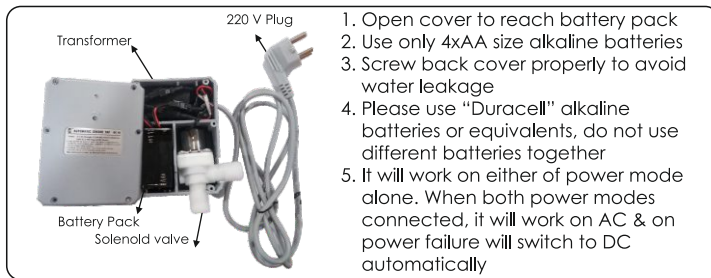

CONNECTION DIAGRAM OF CONTROL UNIT :-