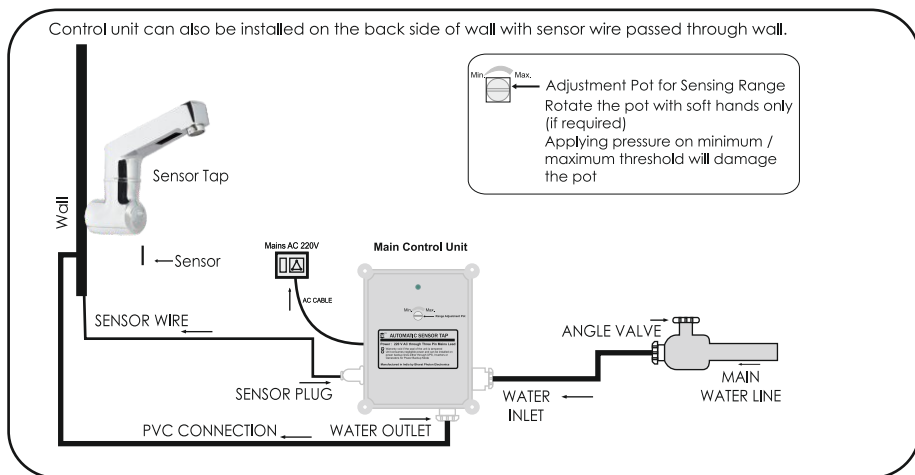

INSTALLATION DIAGRAM :-