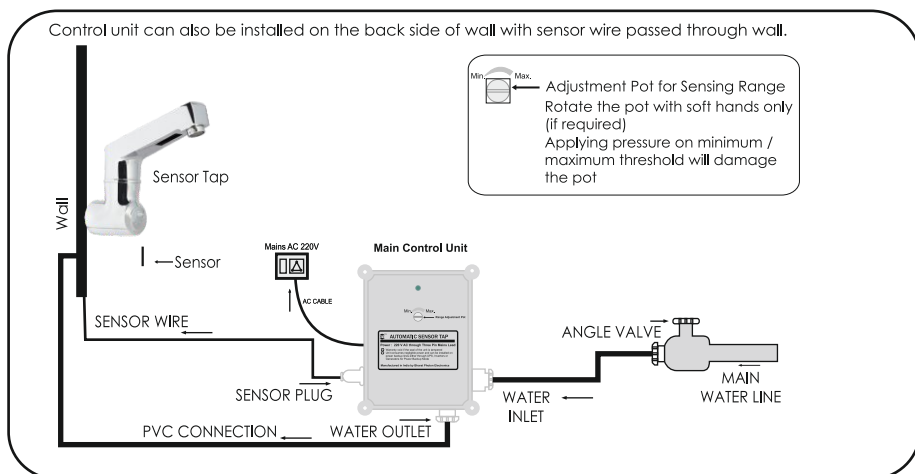

INSTALLATION DIAGRAM :-