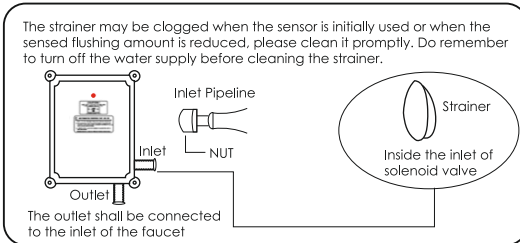

HOW TO CLEAN THE STRAINER