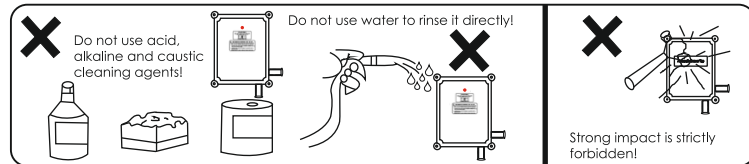

CONNECTION DIAGRAM OF CONTROL UNIT :-

LIGHT NOTIFICATION

HOW TO CLEAN THE STRAINER

ROUTINE CARE AND MAINTENANCE

CUSTOMER SUPPORT :-

AFTER-SALES SERVICE

Our Customer Support Team is comprehensively trained to provide help and advice, spare parts or a service visit.

A PRODUCT PROUDLY DESIGNED & MANUFACTURED IN INDIA

AUTOMATIC SENSOR FAUCET (Wall Mounted)

INSTALLATION & OPERATION MANUAL

1. Designed and manufactured in India to automatically wash hands without the need to touch the tap.
2. An essential and dependable component in every washroom to maintain proper hygiene.
3. Simultaneously instrumental to help reduce water wastage.
4. Prevents the spread of germs due to physical contact of tap.
5. Ensures no one leaves the tap running after use as water flows only for the duration when hand is in front of the sensor.
6. A true Indian product that confirms to Green Building Standards.
7. Reduces carbon footprint & saves considerable amount of operational costs as compared to Manual Taps.