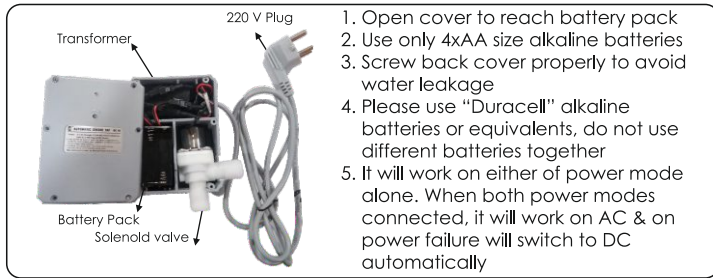

CONNECTION DIAGRAM OF CONTROL UNIT :-