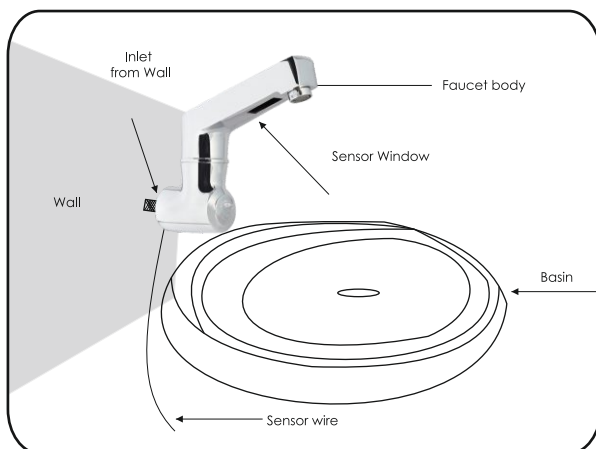

INSTALLATION DIAGRAM :-