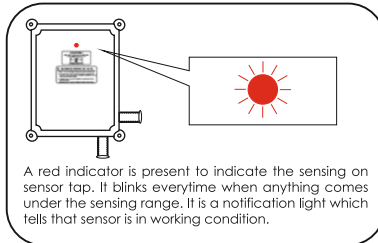

CONNECTION DIAGRAM OF CONTROL UNIT :-

LIGHT NOTIFICATION

HOW TO CLEAN THE STRAINER

ROUTINE CARE AND MAINTENANCE

CUSTOMER SUPPORT :-

AFTER-SALES SERVICE

Our Customer Support Team is comprehensively trained to provide help and advice, spare parts or a service visit.

A PRODUCT PROUDLY DESIGNED & MANUFACTURED IN INDIA

AUTOMATIC SENSOR FAUCET (Wall Mounted)

INSTALLATION & OPERATION MANUAL

1. Designed and manufactured in India to automatically wash hands without the need to touch the tap.
2. An essential and dependable component in every washroom to maintain proper hygiene.
3. Simultaneously instrumental to help reduce water wastage.
4. Prevents the spread of germs due to physical contact of tap.
5. Ensures no one leaves the tap running after use as water flows only for the duration when hand is in front of the sensor.
6. A true Indian product that confirms to Green Building Standards.
7. Reduces carbon footprint & saves considerable amount of operational costs as compared to Manual Taps.